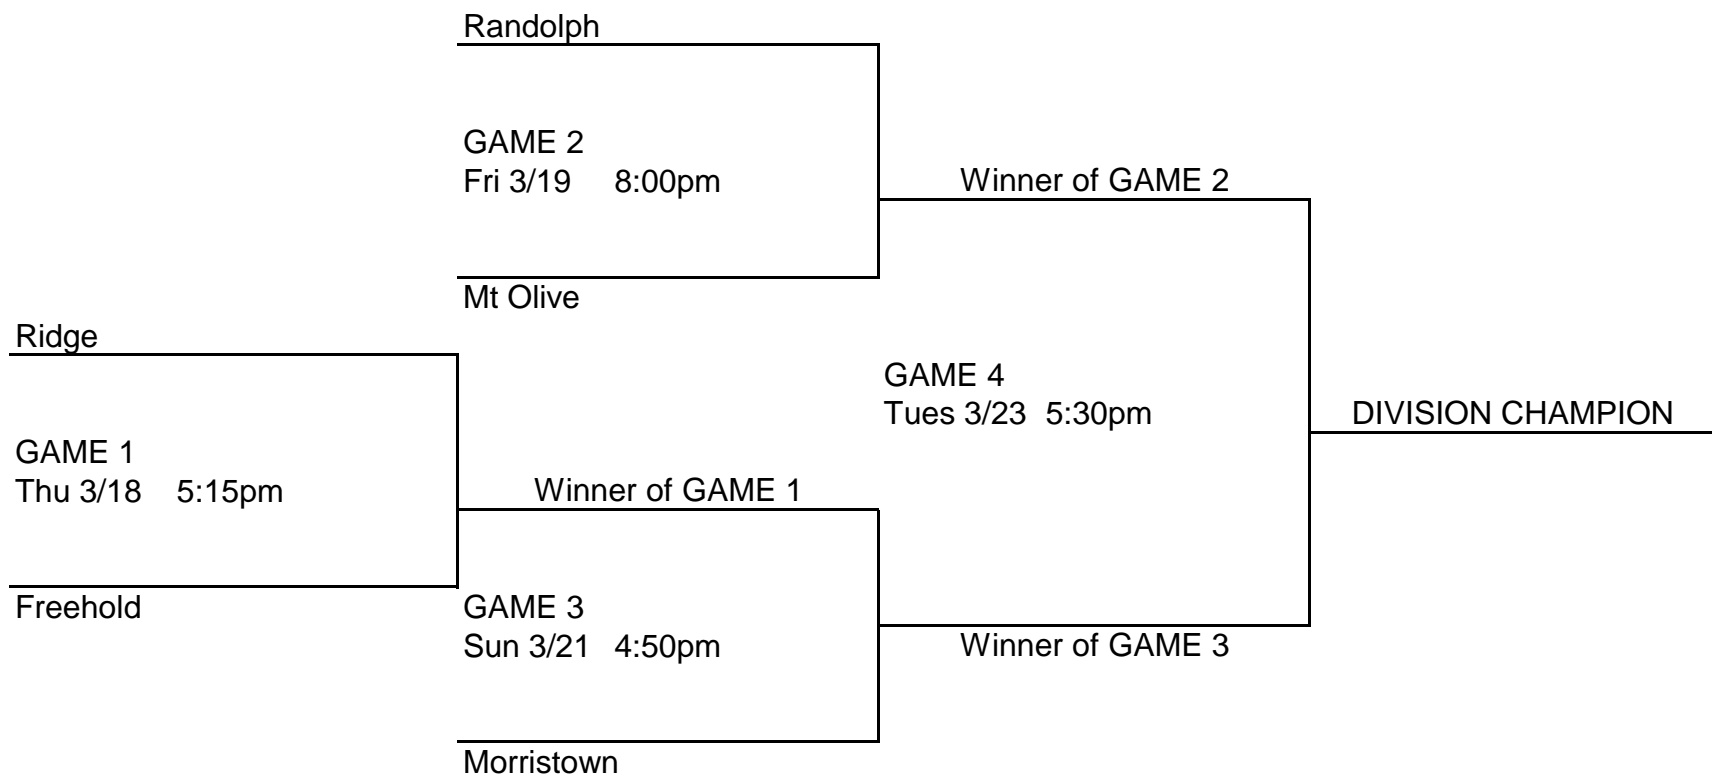

Middle School League - Patrick Division - Playoff Bracket

Game #	Day	Date	Time	Rink
1	Thursday	18-Mar	5:15pm	Blue
2	Friday	19-Mar	8:00pm	Blue
3	Sunday	21-Mar	4:50pm	Blue
4	Tuesday	23-Mar	5:30pm	Blue