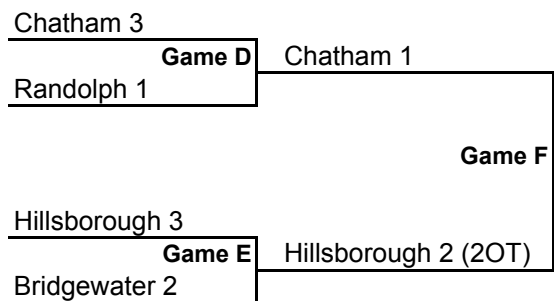

BSA Middle School League - 2006/7

National Division Playoff Schedule

Round 1

Round 2

Round 3

Ga	Date	Time
A	20-Mar	7:35pm
B	22-Mar	5:10pm
C	19-Mar	7:05pm
D	25-Mar	7:00pm
E	25-Mar	5:15pm
F	27-Mar	6:15pm