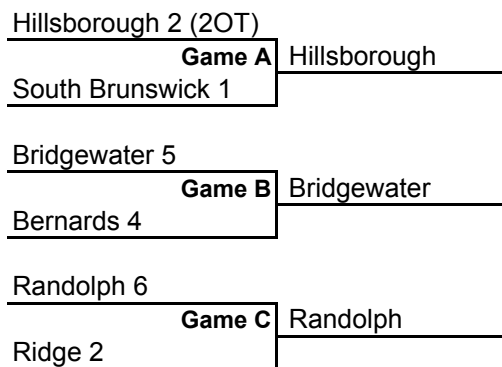

BSA Middle School League - 2006/7

National Division Playoff Schedule

Round 1

Round 2

Round 3

Ga	Date	Time
A	20-Mar	7:35pm
B	22-Mar	5:10pm
C	19-Mar	7:05pm
D	25-Mar	7:00pm
E	25-Mar	5:15pm
F	27-Mar	6:15pm